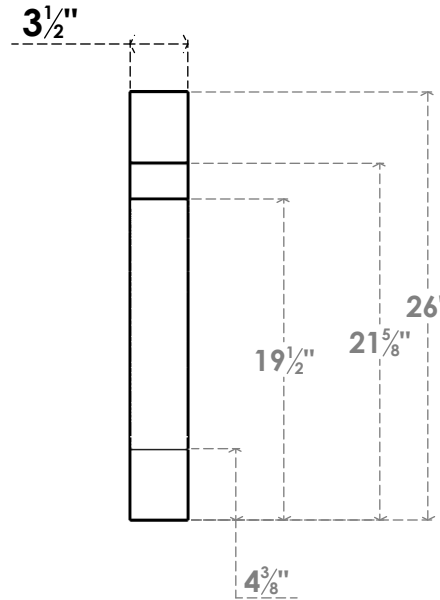

ITEM NUMBER: BRCPC035X22000X26000MRC

3 1/2"W X 22"D X 26"H MERCED ARCHITECTURAL GRADE PVC CLOSED KNEE BRACE

SIDE PROFILE

FRONT PROFILE

ISOMETRIC

EKENA MILLWORK
2300 WEST MAIN ST.
CLARKSVILLE, TX 75426
TOLL FREE: 866-607-0453
WWW.EKENAMILLWORK.COM