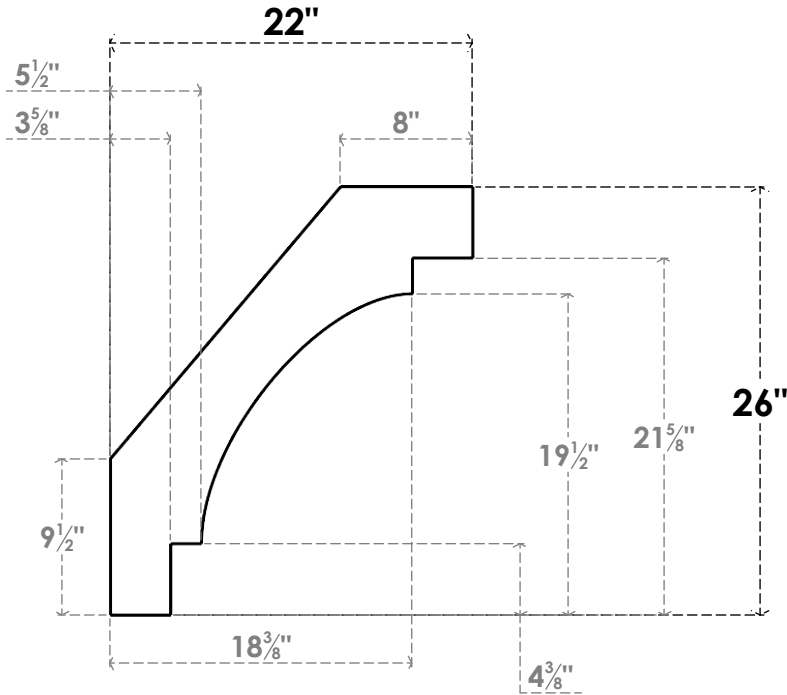

ITEM NUMBER: BRCPC035X22000X26000MRC

3 1/2"W X 22"D X 26"H MERCED ARCHITECTURAL GRADE PVC CLOSED KNEE BRACE

SIDE PROFILE

FRONT PROFILE

ISOMETRIC

EKENA MILLWORK
2300 WEST MAIN ST.
CLARKSVILLE, TX 75426
TOLL FREE: 866-607-0453
WWW.EKENAMILLWORK.COM